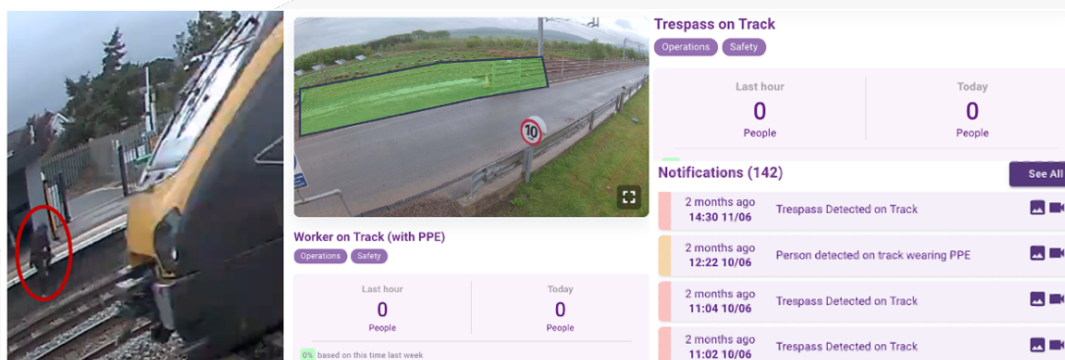

## SiYtE Smart Analytics

 Purple Transform's mission is to help our customers to harness AI to improve safety, mitigate risk and improve efficiency, using our Smart Analytics platform, SiYtE.

### Impact of Trespass and Challenges in Detection

-  Trespass is a serious safety concern, especially in dangerous environments such as railways, highways and power networks.
-  Trespass can be a precursor to criminal damage, vandalism and theft, especially for remote locations. Detection and deterrent of trespass is the first step in reducing this risk.
-  Technology solutions for the detection of trespass are often challenged by false detections, with responders losing confidence in these systems and ignoring alerts.

### SiYtE Smart Analytics for Trespass Detection and Reduction

SiYtE leverages advanced AI technology to analyse real-time CCTV, from existing cameras, to identify potential trespassers and alert appropriate responders. This system has been proven to work on the railway, with firm evidence of both detecting and reducing trespass.

- **Deterrent:** Trespass detection can be linked to automated announcements from speakers embedded in cameras or external speakers to deter trespassers.
- **Real-time alerting:** SiYtE alerts stakeholders to events via SMS, Email or Mobile App), with redacted snapshots/videos, and can add context (e.g. wearing PPE).
- **Data Insights:** Logging and reporting of trespass events for analysis for better decision making (e.g. informing a business case for improved fencing).